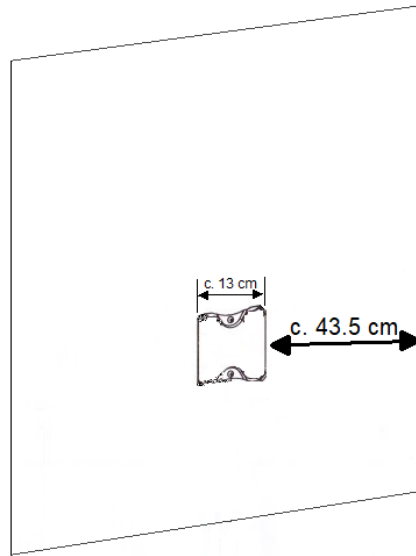

SingScreen – Standard Screen Specifications

SingScreen ‘Classic’ Screen Dimensions

Dimensions (in Centimetres)

Maximum screen Extension	177
Perspex Screen Height	100
Perspex Screen Width	100
Perspex Screen Thickness	0.3

SingScreen ‘Studio’ Screen Dimensions

Dimensions (in Centimetres)

	A	B
Maximum Screen Extension	130	230
Minimum Screen Extension	55	155
Perspex Screen Height	100	
Perspex Screen Width	100	
Perspex Screen Thickness	0.3	