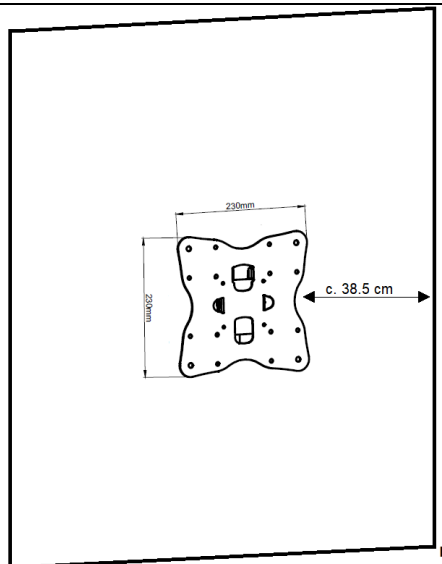

SingScreen – Standard Screen Specifications

SingScreen ‘Classic’ Screen Dimensions

Dimensions (in Centimetres)

Maximum screen Extension	177
Perspex Screen Height	100
Perspex Screen Width	100
Perspex Screen Thickness	0.3

SingScreen ‘Studio’ Screen Dimensions

Dimensions (in Centimetres)

	A	B
Maximum Screen Extension	130	230
Minimum Screen Extension	55	155
Perspex Screen Height	100	
Perspex Screen Width	100	
Perspex Screen Thickness	0.3	